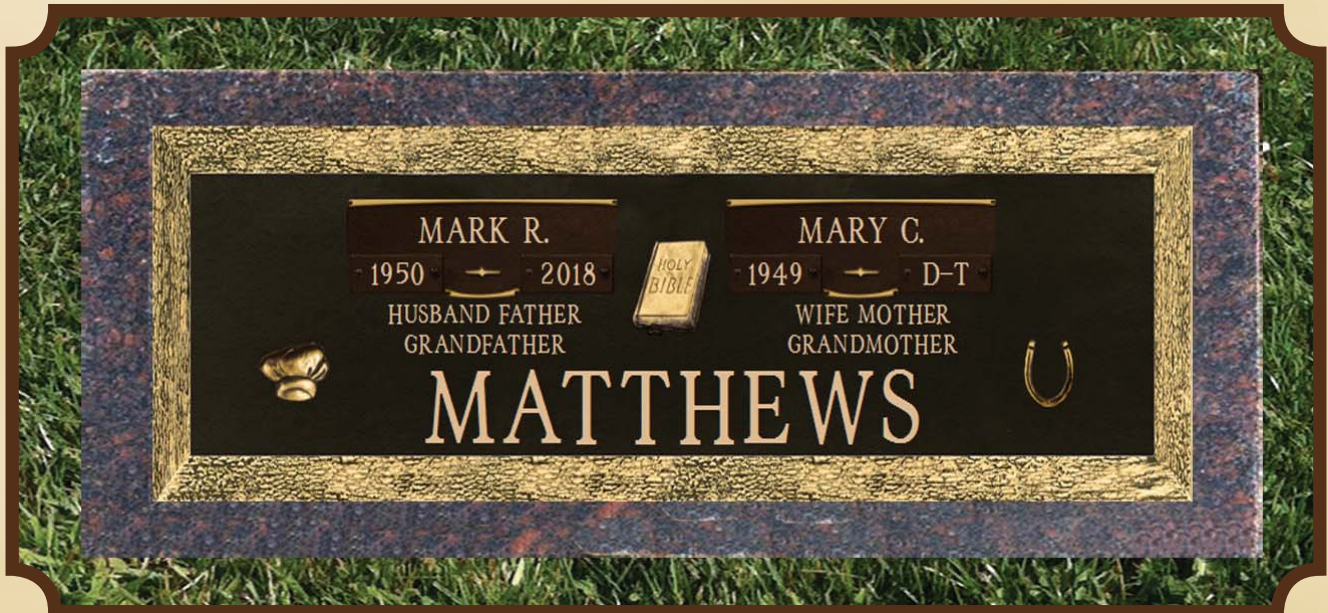

Matthews Bronze New Horizons Rose
36" x 13" or 44" x 14"

Matthews Bronze New Horizons Dogwood
36" x 13" or 44" x 14"

Matthews Bronze New Horizons Pine
36" x 13" or 44" x 14"

Matthews Bronze New Horizons Plain (Oaklawn)
36" x 13" or 44" x 14"

Matthews Bronze Sunrise Rose
36" x 13" or 44" x 14"

Matthews Bronze Sunrise Dogwood
36" x 13" or 44" x 14"

Matthews Bronze Sunrise Pine
36" x 13" or 44" x 14"

Matthews Bronze Sunrise Plain (Oaklawn)
36" x 13" or 44" x 14"